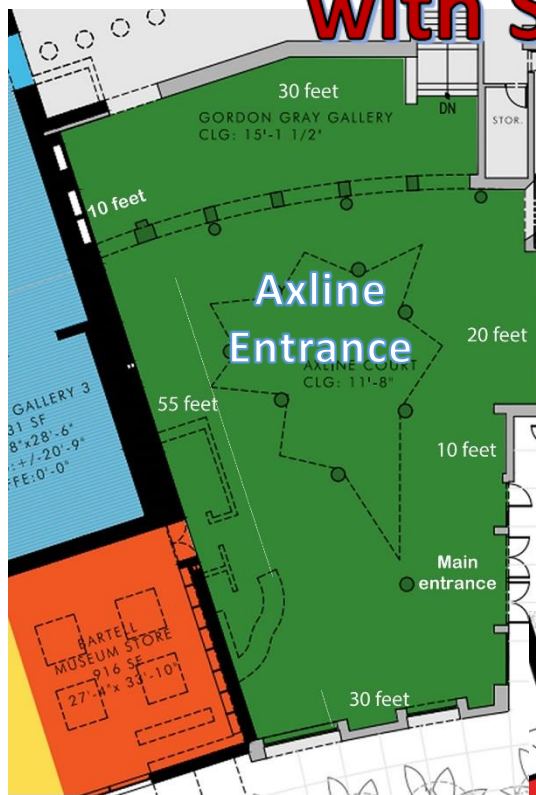

VENUE – Museum Contemporary Art

MOCA - LA JOLLA - Full Access to the Museum and Galleries

with Stunning Views of La Jolla Coast

Axline Entrance

Jacobs Hall and Berglund Lobby

Seaview Room

Outdoor Plaza

**Coast Room
Coast Tce**

**Oceanview Terrace
VIP area**

Click on each image for the virtual tour of areas

unique spaces
indoors and outdoors