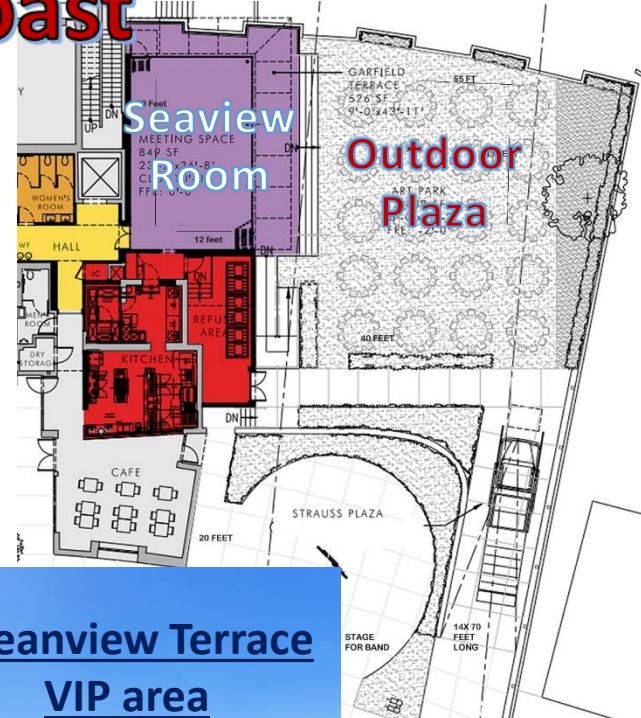

VENUE – Museum Contemporary Art

MOCA - LA JOLLA - Full Access to the Museum and Galleries

with Stunning Views of La Jolla Coast

Axline Entrance

Jacobs Hall and Berglund Lobby

Seaview Room

Outdoor Plaza

**Coast Room
Coast Tce**

**Oceanview Terrace
VIP area**

Click on each image for the virtual tour of areas

unique spaces
indoors and outdoors