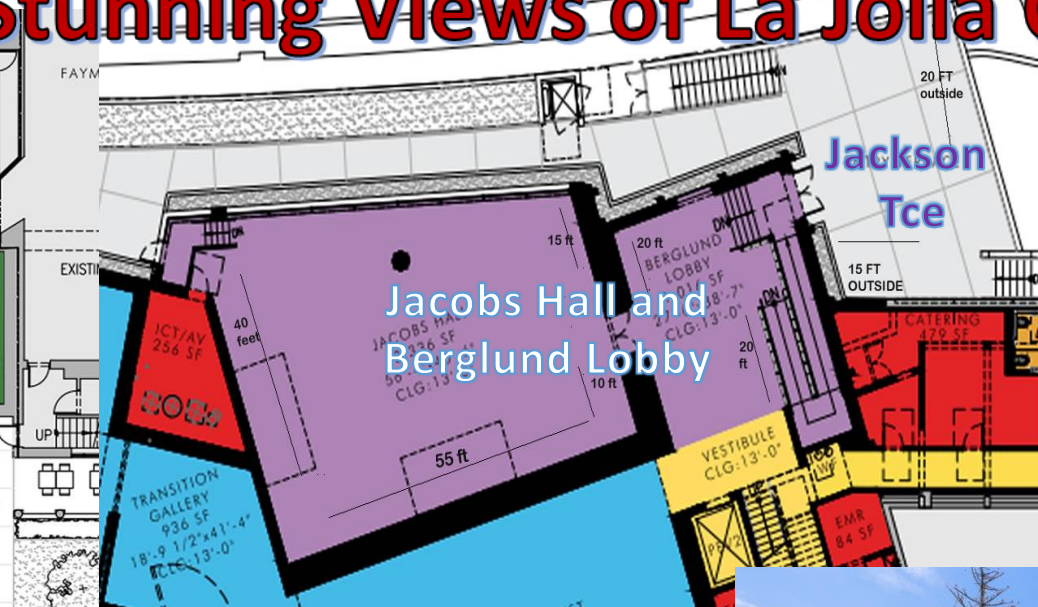

VENUE – Museum Contemporary Art

MOCA - LA JOLLA - Full Access to the Museum and Galleries

with Stunning Views of La Jolla Coast

Axline Entrance

Jacobs Hall and Berglund Lobby

Seaview Room

Outdoor Plaza

**Coast Room
Coast Tce**

**Oceanview Terrace
VIP area**

Click on each image for the virtual tour of areas

unique spaces
indoors and outdoors